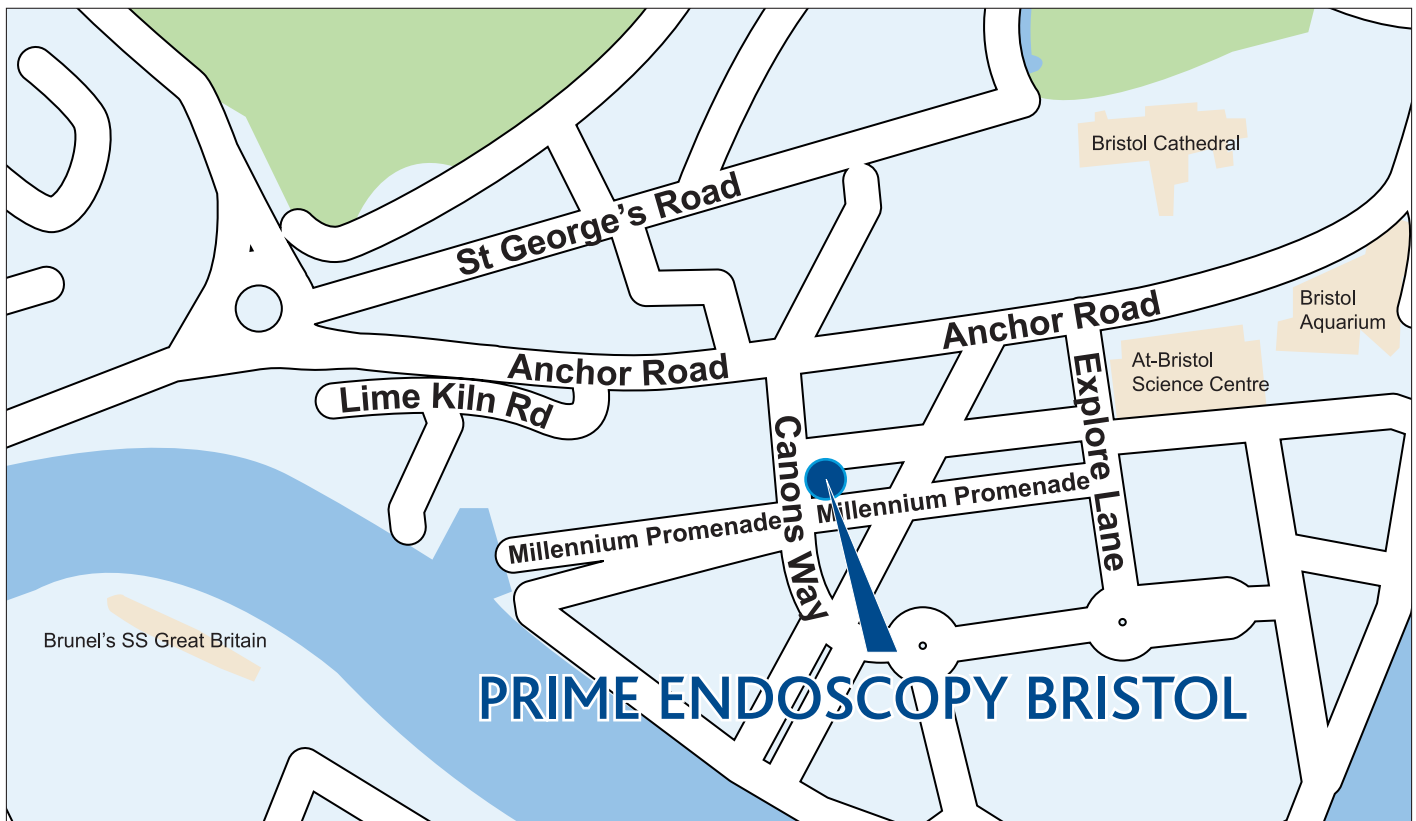

HOW TO FIND PRIME ENDOSCOPY BRISTOL

Unit 2-3, Millennium Promenade, Canons Way, BS1 5SZ

BY ROAD

There is a Drop off point outside the unit.
Nearby car parks are located just off the A4 (Anchor Road) at Bristol Harbourside and Millennium Sq.

BY BUS

Regular buses run throughout the Harbourside area dropping off and picking up on Anchor Road or at the City Centre which is around a 5 minute walk from Millennium square.

BY FERRY

The Bristol Ferry Boat Company make regular trips up and down the river Avon and the harbourside stopping at Millennium Square.